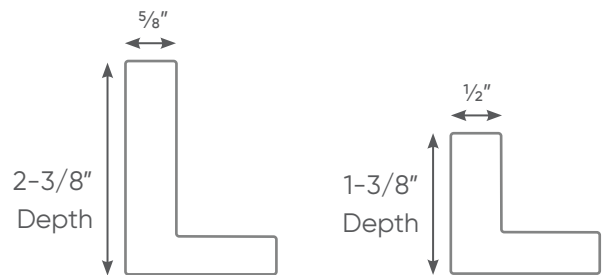

F6 Antique Silver w/Espresso
woodgrain finish