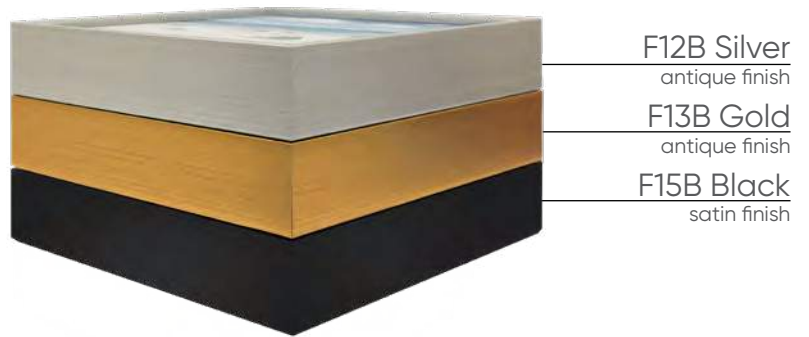

Solid Colors: