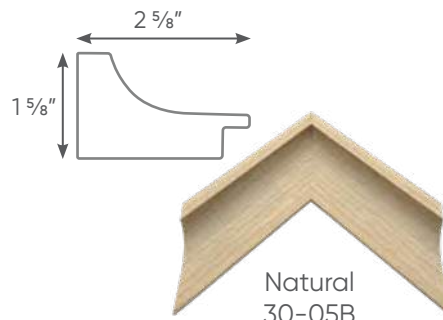

20-13A Black
woodgrain finish

20-07A Stainless Steel
woodgrain finish

20-14A Black
satin finish

Traditional Mouldings

Light Tone

Medium Tone

Dark Tone

Additional framing options available upon request.