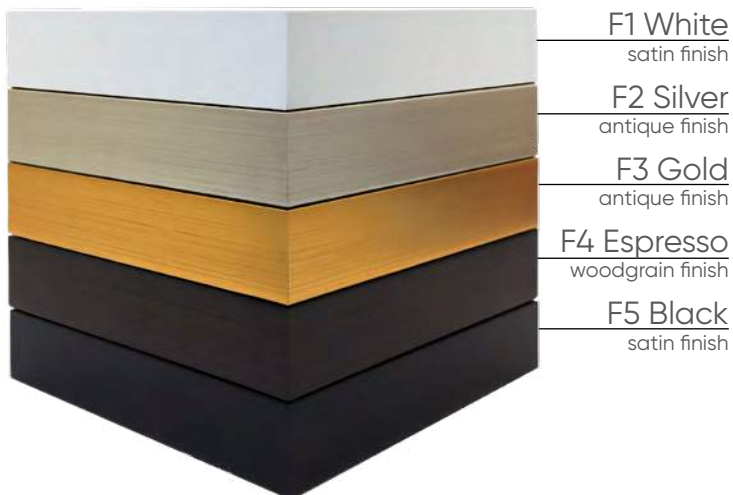

- Gallery Wrapped Canvas
- Edge Frame Canvas
- Float Frame Canvas
- Framed Canvas
- Framed Prints on Fine Art Paper
- Sampling of Moulding Options

Gallery Wrapped Canvas

An archival quality canvas with 1- 1/2" depth and mirrored borders, available with hardbacking for extra durability. Also available: 2" depth without hardbacking. Our scratch resistant inks are ideal for commercial use.

Edge Frame Canvas

Edge Frame Canvas

Frame measures 1/4" on the face and 1-1/2" in depth with artwork printed on archival quality canvas, hard-backed for extra durability. Our scratch-resistant inks are ideal for commercial use. These MDF frames are available in finishes shown below.

E5 Cherry
woodgrain finish

E6 Espresso
woodgrain finish

E7 Black
satin finish

Silver with
Antique finish, F2

Float Frame Canvas

Featuring a 2-3/8" or 1-3/8" deep float frame with artwork printed on archival quality canvas, hard-backed for extra durability. Our scratch-resistant inks are ideal for healthcare, hospitality, or corporate placement. Now offering seven in-stock finishes.

F6 Antique Silver w/Espresso
woodgrain finish

F7 Antique Gold w/Espresso
woodgrain finish

Float Frame Canvas with Scoop

Silver face with White Satin finish, F16B

Float Frame Canvas with Scoop

This 2-3/8" deep Float Frame option adds depth and richness to any work of art. Artwork printed on archival quality canvas, hard-backed for extra durability. Our scratch-resistant inks are ideal for healthcare, hospitality, or corporate placement—8 available finishes.