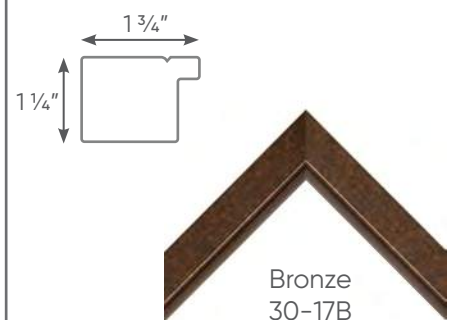

20-13A Black
woodgrain finish

20-07A Stainless Steel
woodgrain finish

20-14A Black
satin finish

Traditional Mouldings

Light Tone

Medium Tone

Dark Tone

Additional framing options available upon request.