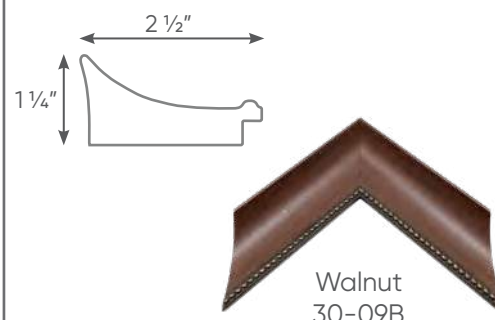

20-13A Black
woodgrain finish

20-07A Stainless Steel
woodgrain finish

20-14A Black
satin finish

Traditional Mouldings

Light Tone

Medium Tone

Dark Tone

Additional framing options available upon request.