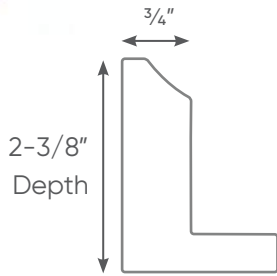

Float Frame Canvas with Scoop

Float Frame Canvas with Scoop

This 2-3/8" deep Float Frame option adds depth and richness to any work of art. Artwork printed on archival quality canvas, hard-backed for extra durability. Our scratch-resistant inks are ideal for healthcare, hospitality, or corporate placement—8 available finishes.

Solid Colors:

Two-tone Colors:

Face color is listed first, followed by the outer & scoop color.