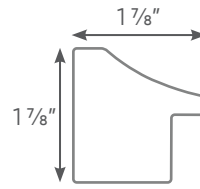

40-04B
Black with Silver