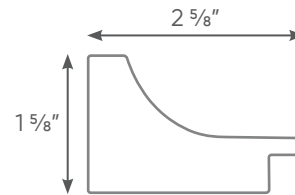

40-06B
Black Woodgrain