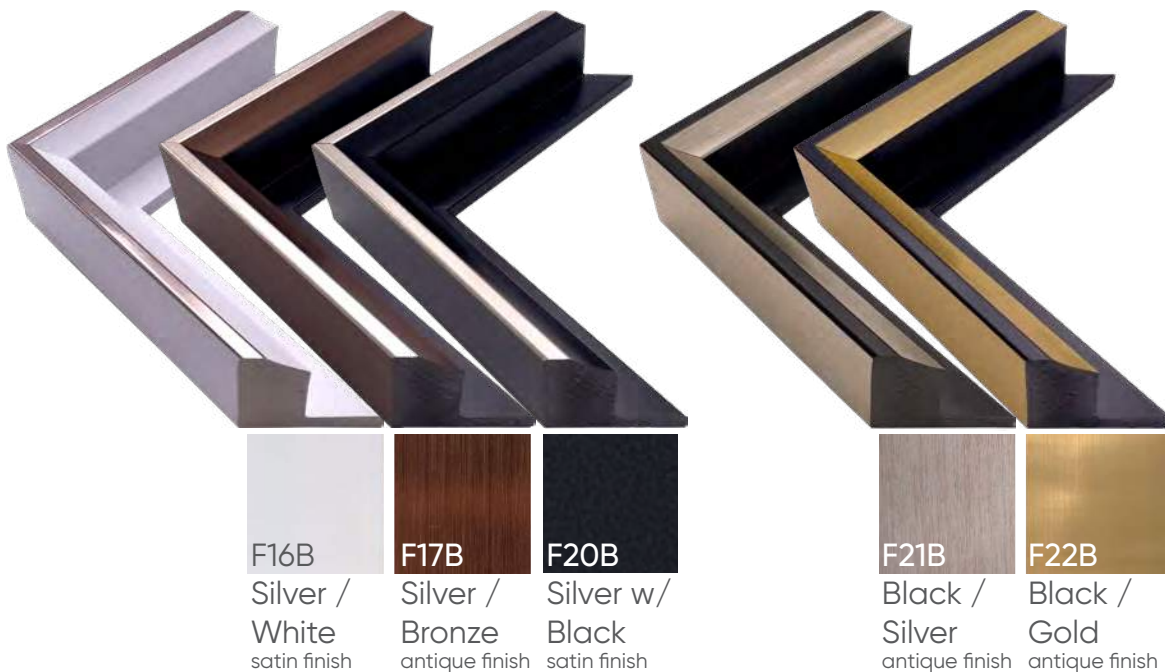

E5 Cherry
woodgrain finish

E6 Espresso
woodgrain finish

E7 Black
satin finish

Silver with
Antique finish, F2

Float Frame Canvas

Featuring a 2-3/8" or 1-3/8" deep float frame with artwork printed on archival quality canvas, hard-backed for extra durability. Our scratch-resistant inks are ideal for healthcare, hospitality, or corporate placement. Now offering seven in-stock finishes.

F6 Antique Silver w/Espresso
woodgrain finish

F7 Antique Gold w/Espresso
woodgrain finish

Float Frame Canvas with Scoop

Silver face with White Satin finish, F16B

Float Frame Canvas with Scoop

This 2-3/8" deep Float Frame option adds depth and richness to any work of art. Artwork printed on archival quality canvas, hard-backed for extra durability. Our scratch-resistant inks are ideal for healthcare, hospitality, or corporate placement—8 available finishes.

Solid Colors:

Two-tone Colors:

Face color is listed first, followed by the outer & scoop color.

2" wide frame used on a 24"x36" piece.

Framed Canvas

A print on canvas with a 2" wide or 3-1/2" wide frame (*larger size only available in colors 26-07A Black and 26-06A Espresso), mounted to 1/8" hardboard backing, making the art puncture resistant. Our scratch-resistant inks are ideal for commercial use. Frame shown is 2" wide.

Ask your sales representative about additional frame options.

25-01A White
satin finish

25-02A Silver
antique finish

25-03A Gold
antique finish

25-04A Espresso & Silver
woodgrain finish

25-05A Espresso & Gold
woodgrain finish