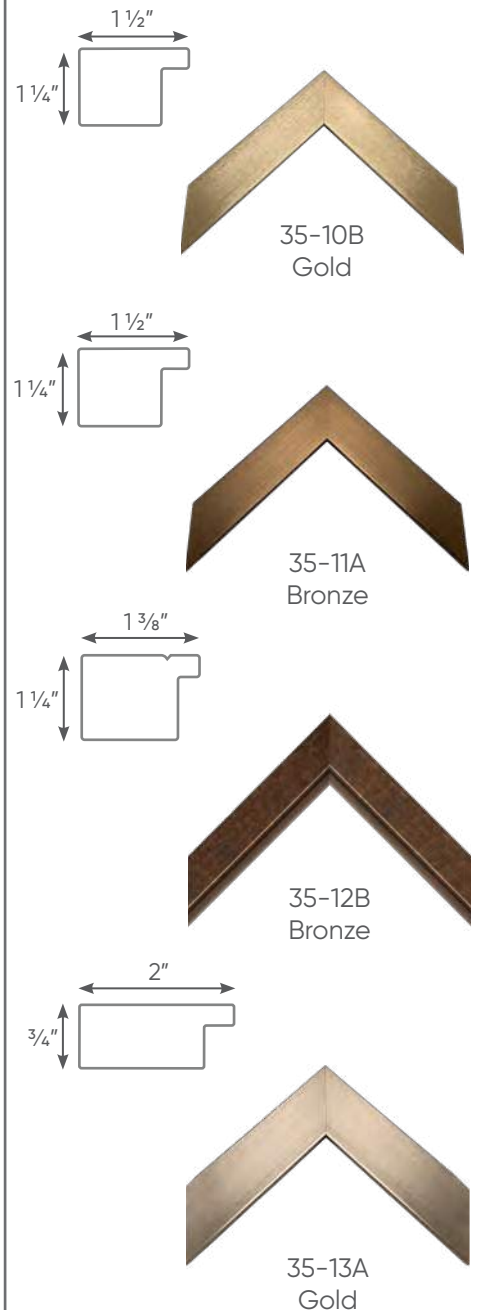

Solid Colors:

Two-tone Colors:

Face color is listed first, followed by the outer & scoop color.

2" wide frame used on a 24"x36" piece.

Framed Canvas

A print on canvas with a 2" wide or 3-1/2" wide frame (*larger size only available in colors 26-07A Black and 26-06A Espresso), mounted to 1/8" hardboard backing, making the art puncture resistant. Our scratch-resistant inks are ideal for commercial use. Frame shown is 2" wide.

20-13A Black
woodgrain finish

20-07A Stainless Steel
woodgrain finish

20-14A Black
satin finish

Traditional Mouldings

Light Tone

Medium Tone

Dark Tone

Additional framing options available upon request.

Contemporary Light & Medium Mouldings

Light Tone

Light Tone

Medium Tone

Contemporary Dark Mouldings

Dark Tone

40-01A
Black

40-02A
Walnut