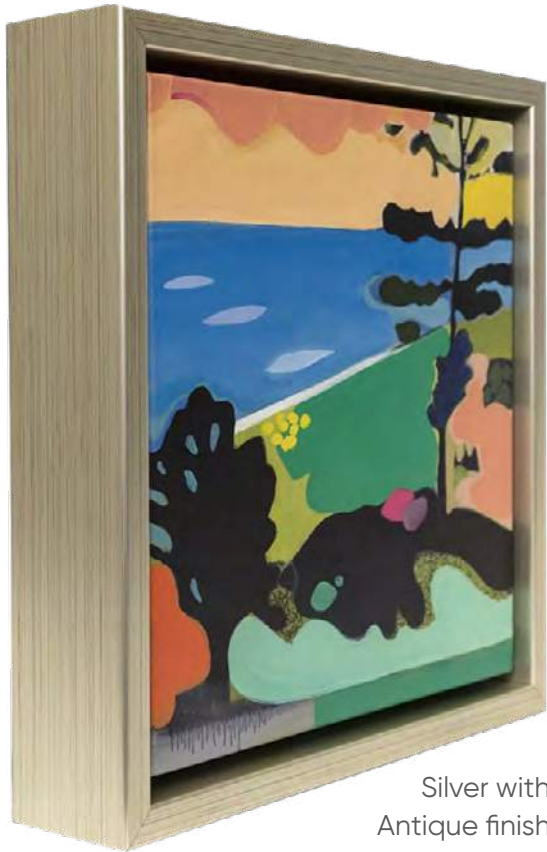

- Gallery Wrapped Canvas
- Edge Frame Canvas
- Float Frame Canvas
- Framed Canvas
- Framed Prints on Fine Art Paper
- Sampling of Moulding Options

Gallery Wrapped Canvas

An archival quality canvas with 1- 1/2" depth and mirrored borders, available with hardbacking for extra durability. Also available: 2" depth without hardbacking. Our scratch resistant inks are ideal for commercial use.

Edge Frame Canvas

Edge Frame Canvas

Frame measures 1/4" on the face and 1-1/2" in depth with artwork printed on archival quality canvas, hard-backed for extra durability. Our scratch-resistant inks are ideal for commercial use. These MDF frames are available in finishes shown below.

Left: Espresso with woodgrain finish E6
Right: Blonde with woodgrain finish E2

Edge Framed Canvas finish options:

E1 White
satin finish

E2 Blonde
woodgrain finish

E3 Silver
antique finish

E4 Gold
antique finish

E5 Cherry
woodgrain finish

E6 Espresso
woodgrain finish

E7 Black
satin finish

Silver with
Antique finish, F2

Float Frame Canvas

Featuring a 2-3/8" or 1-3/8" deep float frame with artwork printed on archival quality canvas, hard-backed for extra durability. Our scratch-resistant inks are ideal for healthcare, hospitality, or corporate placement. Now offering seven in-stock finishes.