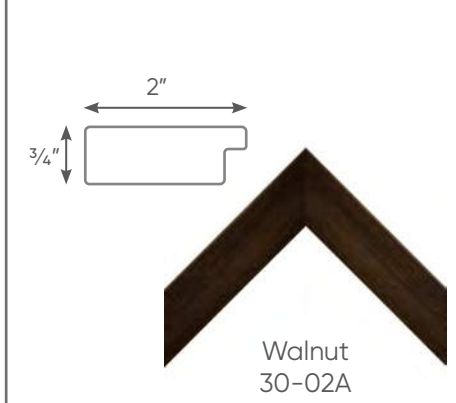

20-13A Black
woodgrain finish

20-07A Stainless Steel
woodgrain finish

20-14A Black
satin finish

Traditional Mouldings

Light Tone

Medium Tone

Dark Tone

Additional framing options available upon request.