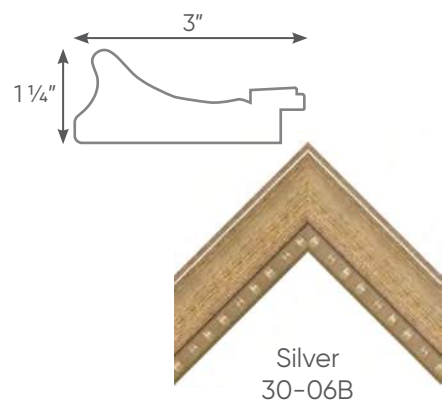

Traditional Mouldings

Light Tone

Medium Tone

Dark Tone

Additional framing options available upon request.