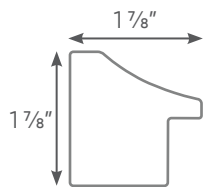

40-08B
Espresso with Silver