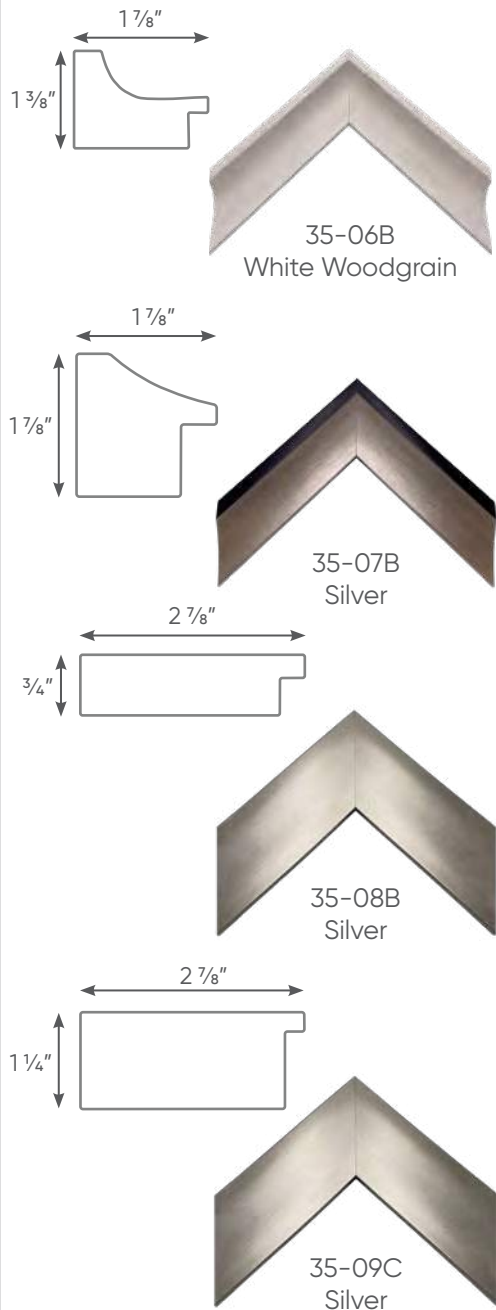

Contemporary Light & Medium Mouldings

Light Tone

Light Tone

Medium Tone