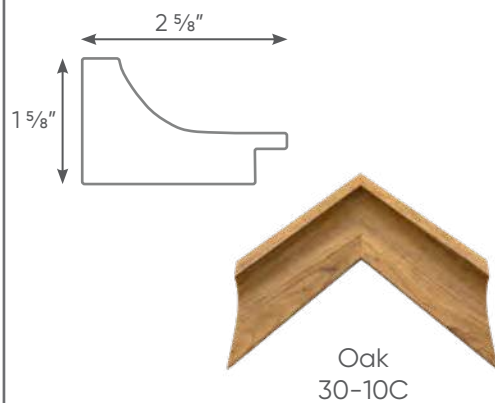

20-13A Black
woodgrain finish

20-07A Stainless Steel
woodgrain finish

20-14A Black
satin finish

Traditional Mouldings

Light Tone

Medium Tone

Dark Tone

Additional framing options available upon request.