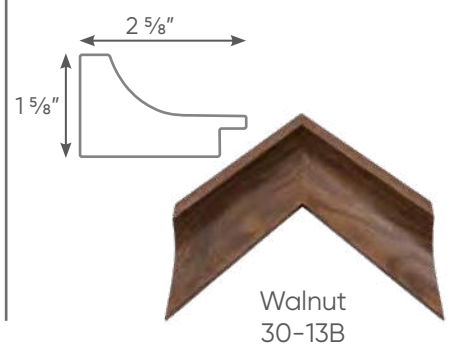

20-13A Black
woodgrain finish

20-07A Stainless Steel
woodgrain finish

20-14A Black
satin finish

Traditional Mouldings

Light Tone

Medium Tone

Dark Tone

Additional framing options available upon request.